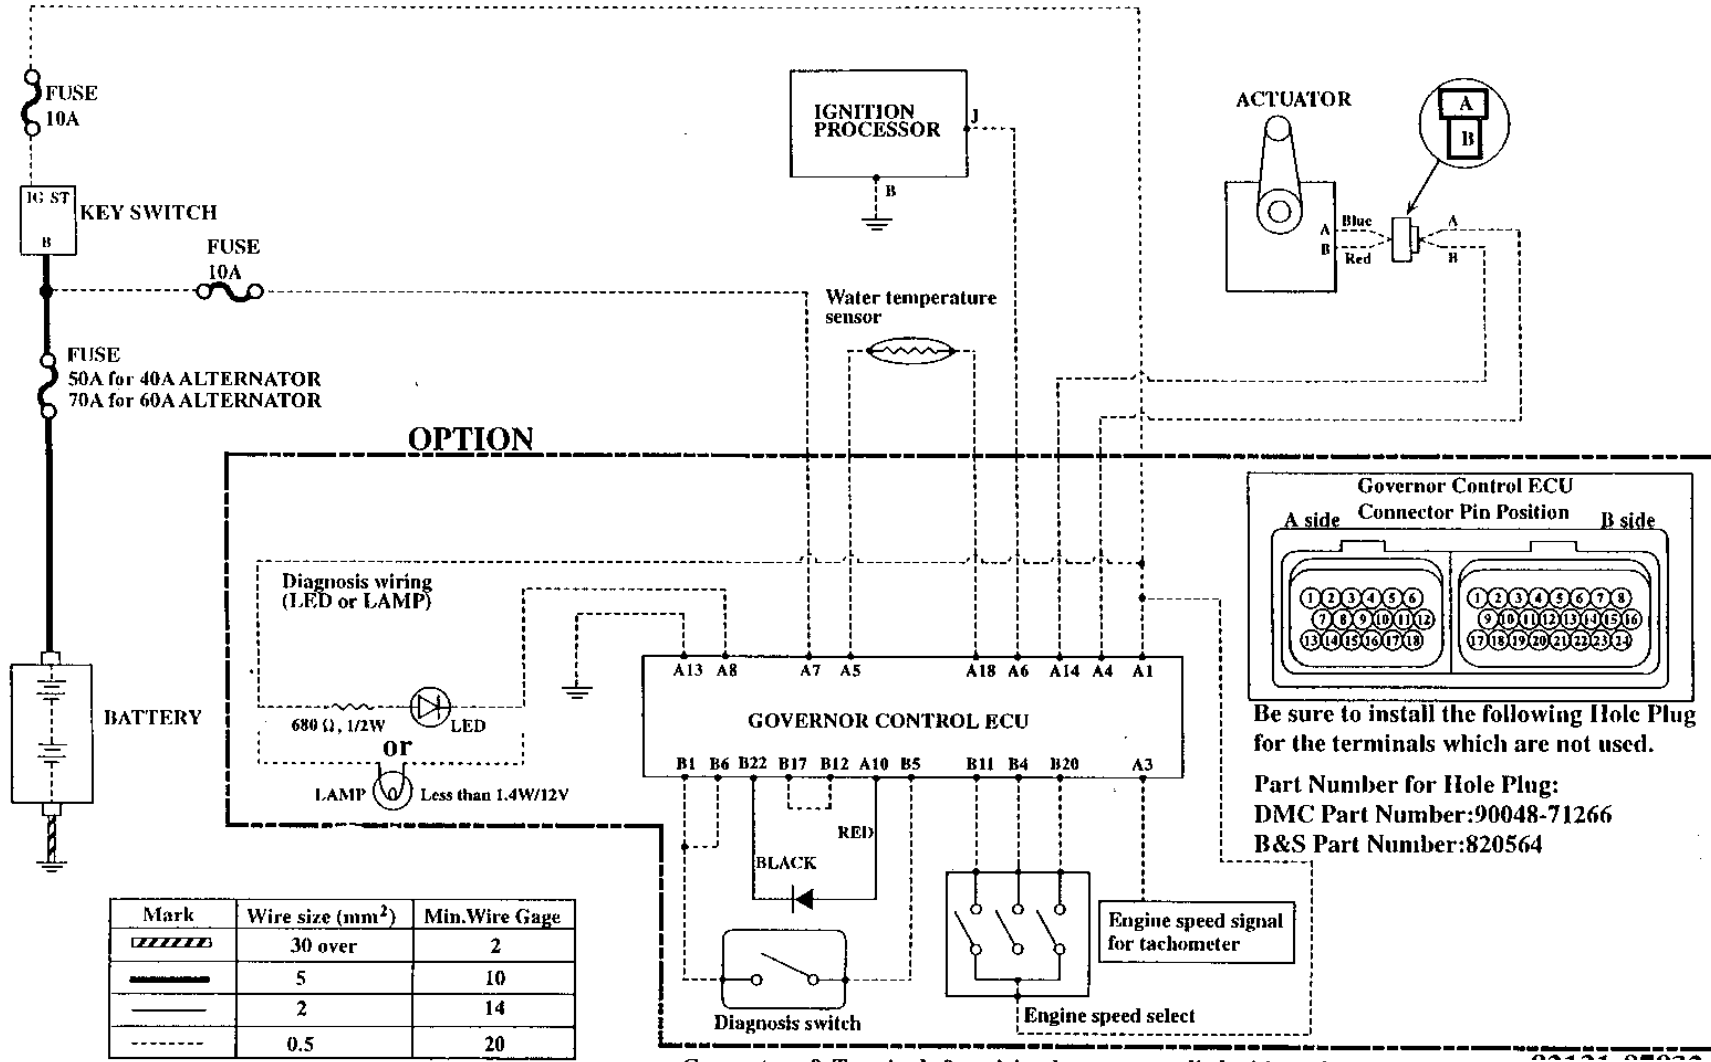

DM 700G, 950G, 700P & 950L

ELECTRONIC GOVERNOR WIRING DIAGRAM

Mark	Wire size (mm ²)	Min. Wire Gage
////	30 over	2
—	5	10
—	2	14
- - - -	0.5	20

Connectors & Terminals for wiring harness supplied with engines