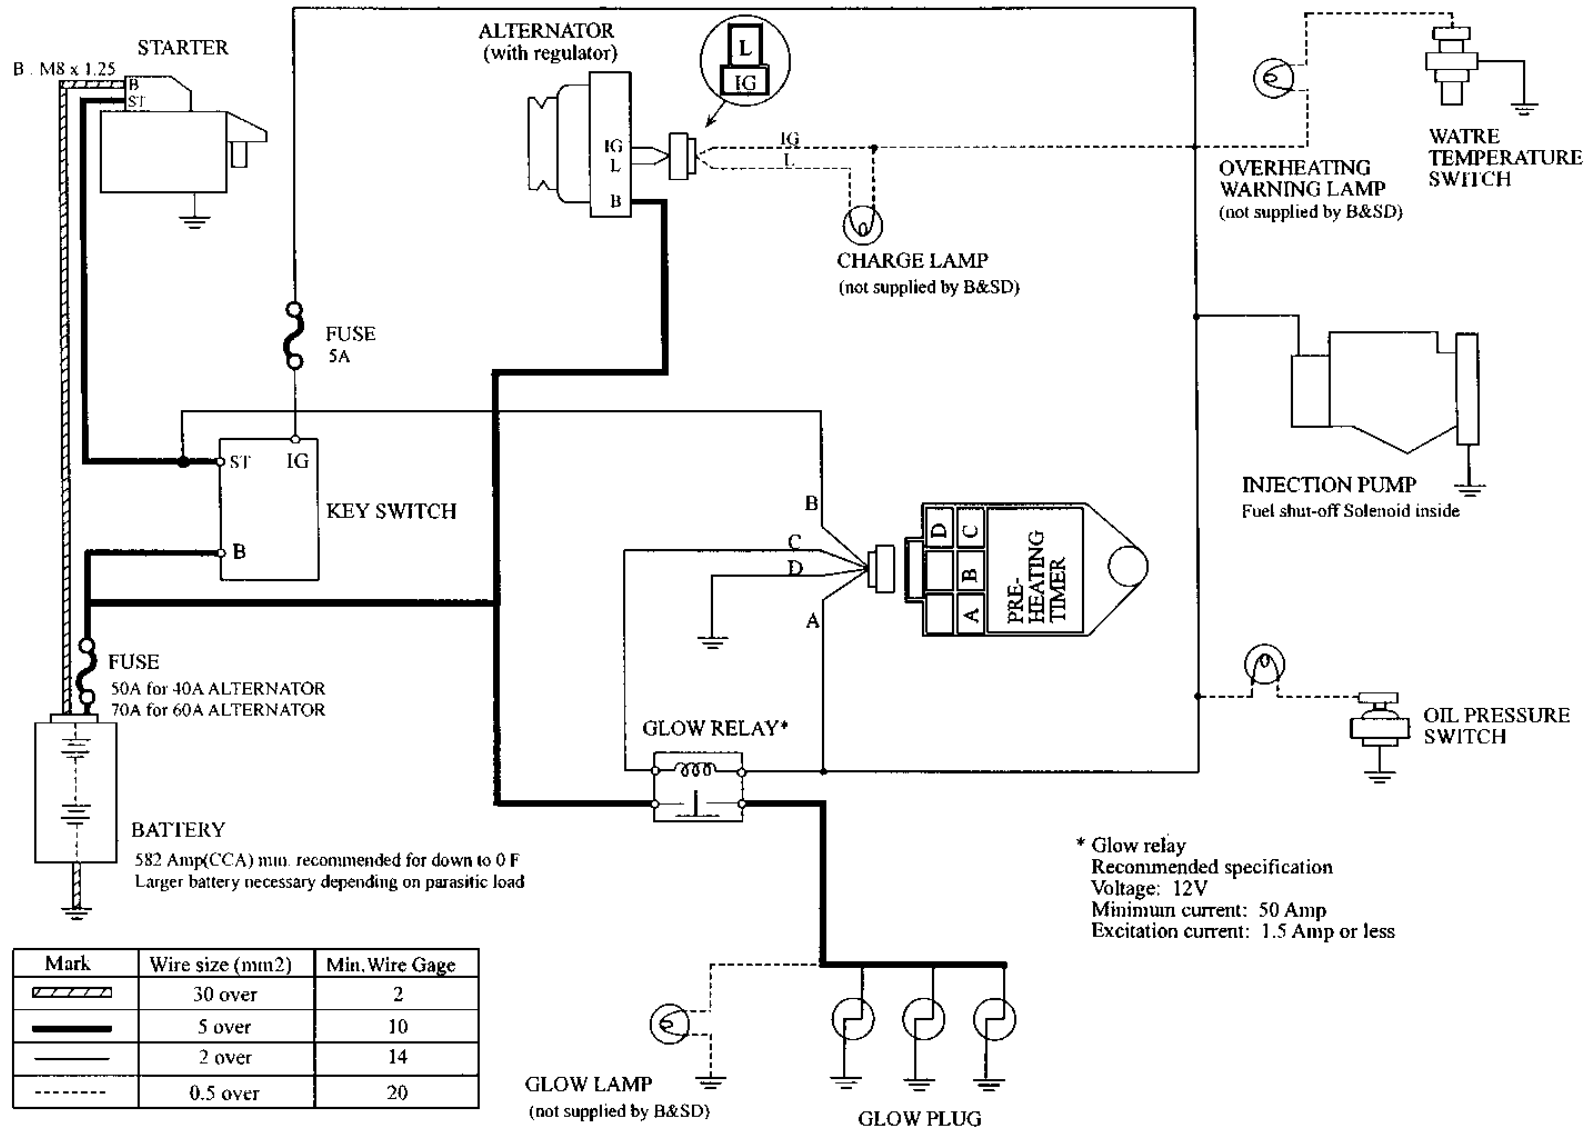

DM 700D, 850D, 950D, 950DT WIRING DIAGRAM (40A & 60A ALTERNATOR & AUTO PREHEAT TIMER,

Connectors & Terminals for wiring harness supplied with engines